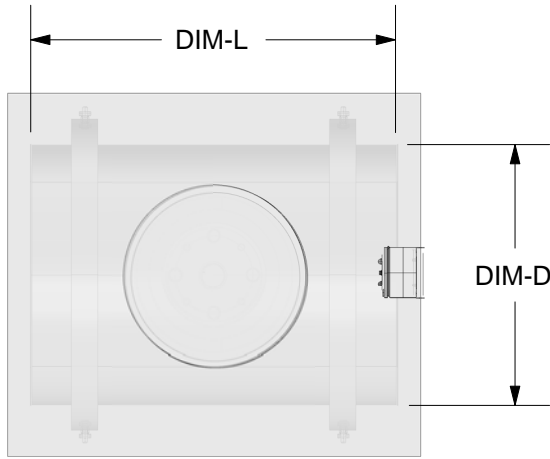

TOP VIEW

PERSPECTIVE

SIDE VIEW

FRONT VIEW

TANK DIMENSIONS AND WEIGHT

MODEL	D	L	SW	DW
GAL	IN	IN	LB	LB
1000	64	72	1500	3000
1500	64	108	2000	4000
2000	64	144	2500	5000
2500	64	180	3000	6000
3000	64	216	3500	7000

TANK DETAILS LEGEND

MARK	SIZE	DESCRIPTION
	IN	
1	2	DEF SUPPLY
2	2	DEF RETURN
3	2	TANK FILL
4	2	LEVEL SENSOR
5	2	LEVEL TRANSMITTER
6	2	VENT
7	2	INSPECTION PORT
8	2	DIRECT READ GAUGE
9	4	SPARE