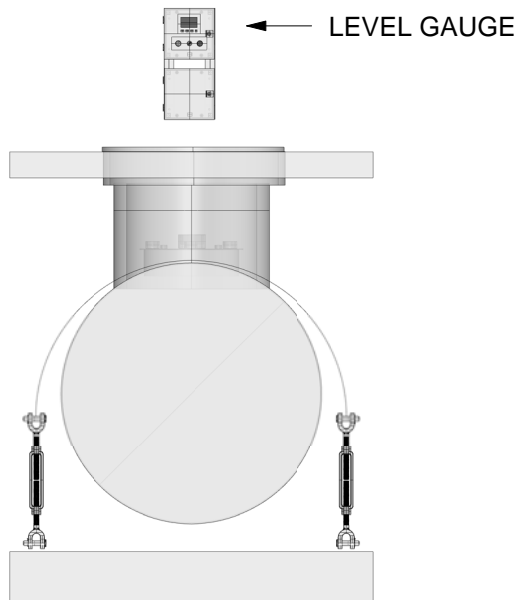

TOP VIEW

PERSPECTIVE

SIDE VIEW

FRONT VIEW

TANK DIMENSIONS AND WEIGHT

MODEL	D	L	SW	DW
GAL	IN	IN	LB	LB
1000	64	72	1500	3000
1500	64	108	2000	4000
2000	64	144	2500	5000
2500	64	180	3000	6000
3000	64	216	3500	7000

TANK DETAILS LEGEND

MARK	SIZE	DESCRIPTION
	IN	
1	2	DEF SUPPLY
2	2	DEF RETURN
3	2	TANK FILL
4	2	LEVEL SENSOR
5	2	LEVEL TRANSMITTER
6	2	VENT
7	2	INSPECTION PORT
8	2	DIRECT READ GAUGE
9	4	SPARE