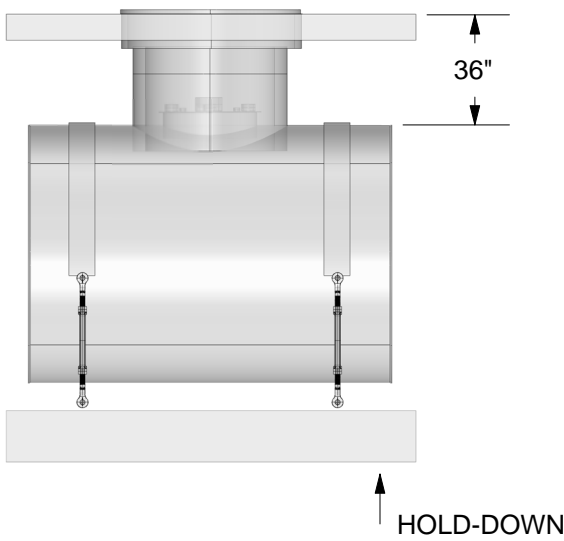

TOP VIEW

PERSPECTIVE

SIDE VIEW

FRONT VIEW

TANK DIMENSIONS AND WEIGHT

MODEL	D	L	SW	DW
GAL	IN	IN	LB	LB
1000	64	72	1500	3000
1500	64	108	2000	4000
2000	64	144	2500	5000
2500	64	180	3000	6000
3000	64	216	3500	7000

TANK DETAILS LEGEND

MARK	SIZE	DESCRIPTION
	IN	
1	2	DEF SUPPLY
2	2	DEF RETURN
3	2	TANK FILL
4	2	LEVEL SENSOR
5	2	LEVEL TRANSMITTER
6	2	VENT
7	2	INSPECTION PORT
8	2	DIRECT READ GAUGE
9	4	SPARE