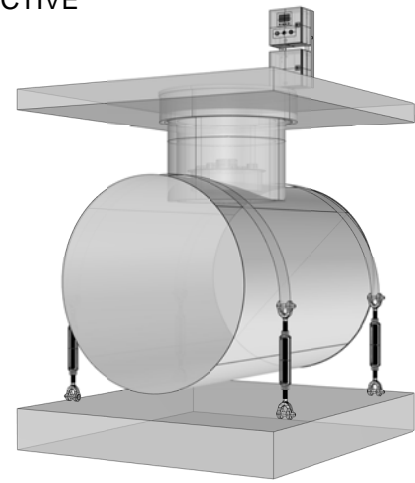

TOP VIEW

PERSPECTIVE

SIDE VIEW

FRONT VIEW

TANK DIMENSIONS AND WEIGHT

MODEL	D	L	SW	DW
GAL	IN	IN	LB	LB
1000	64	72	1500	3000
1500	64	108	2000	4000
2000	64	144	2500	5000
2500	64	180	3000	6000
3000	64	216	3500	7000

TANK DETAILS LEGEND

MARK	SIZE	DESCRIPTION
	IN	
1	2	DEF SUPPLY
2	2	DEF RETURN
3	2	TANK FILL
4	2	LEVEL SENSOR
5	2	LEVEL TRANSMITTER
6	2	VENT
7	2	INSPECTION PORT
8	2	DIRECT READ GAUGE
9	4	SPARE